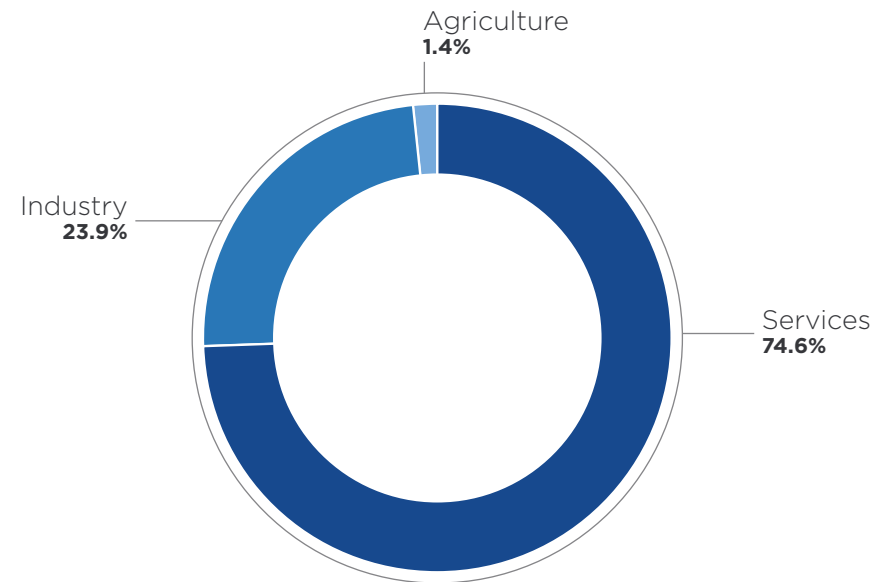

Economic information

The economy continues to grow steadily in Denmark. Indeed, Denmark's GDP grew by 2.3 per cent in 2019 compared to 2018. In addition, the exports of goods and services grew 1.8 per cent. Denmark has a very developed industry and the country is a global leader in areas such as pharmaceuticals, renewable energy and maritime shipping. Products from these sectors are exported all around the world, and this means that Denmark is somewhat dependent on movements in the global economy. The unemployment rate is relatively low (3.8 per cent, 2019) and, as is the case, in the other Nordic countries, the aging Danish population represents a challenge to the country's economy.

Denmark is known for its innovations and design, and Danish designers excel in the sectors of furniture, architecture, fashion and jewelry. Famous Danish designers include Arne Jacobsen and Poul Henningsen. In addition, Lego was invented in Denmark.

Moreover, Denmark is one of the world's most digitalized countries. For example, most transactions are cashless and the aim of the Danish government is to exclusively interact online with its citizens.

GDP Structure Denmark 2019

Source: OECD