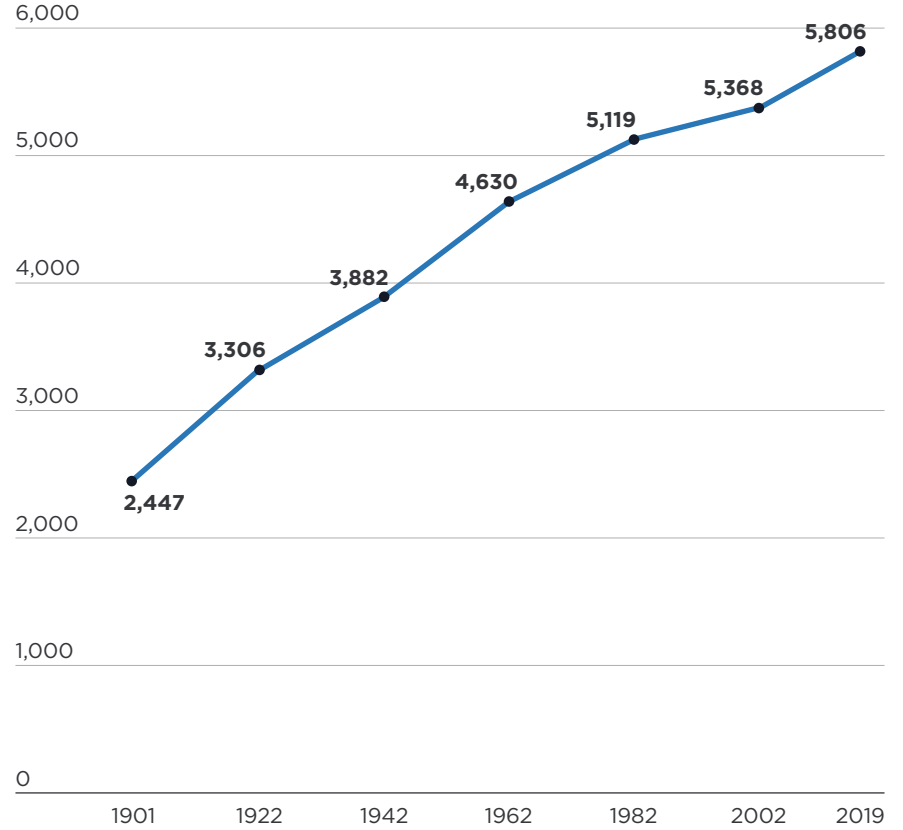

## GDP Structure Denmark 2019

Source: OECD

Average age  
**41.8**

Number of people aged over 100 years

   
**175 928**

Life expectancy

   
**83 79**

Average number of people per household  
**2.1**

## Demography 2019

Denmark

Years

Source: StatBank Denmark

## Population

Denmark

1,000 people

Source: StatBank Denmark