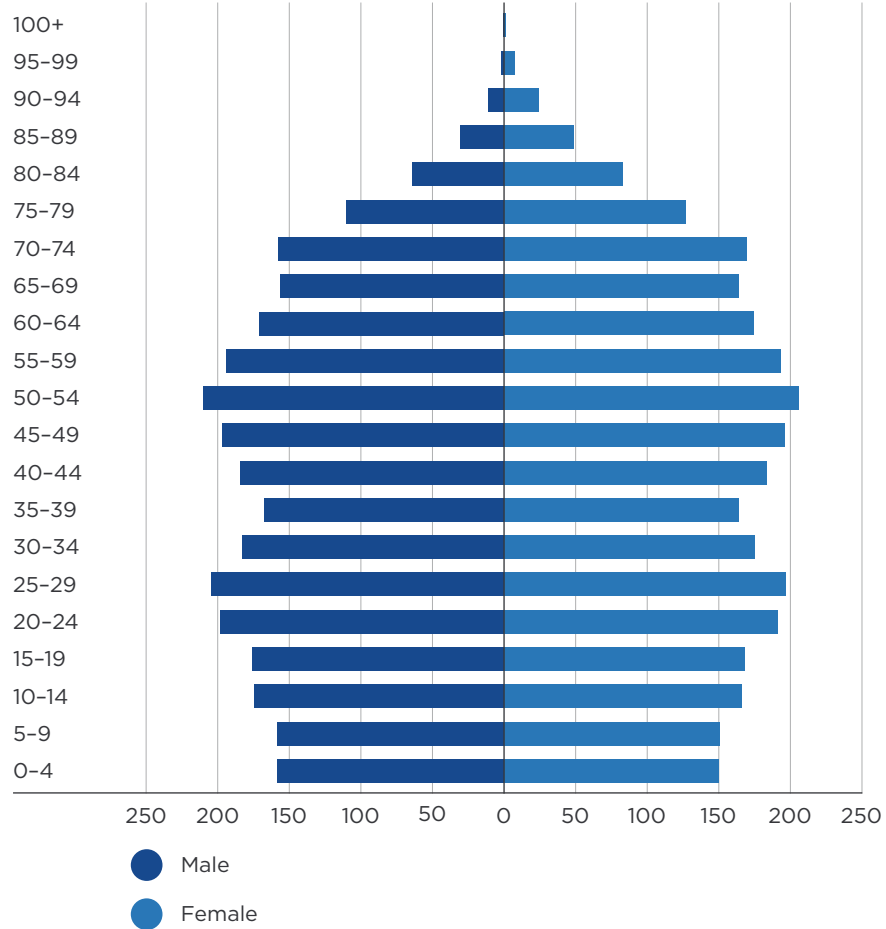

## GDP Structure Denmark 2019

Source: OECD

Average age  
**41.8**

Number of people aged over 100 years

   
**175 928**

Life expectancy

   
**83 79**

Average number of people per household  
**2.1**

Fertility rate  
**1.7**

Number of registered passenger cars  
**2,651,726**

House price index\*  
**117.5**  
\*2015 = 100

<b>Geography</b>	Denmark is located in Northern Europe. The Danish mainland consists of three islands that are connected by with bridges. Greenland and The Faroe Islands are also part of Denmark. The mean elevation is 34 meters.
<b>Memberships</b>	United Nations (UN), World Trade Organization (WTO), The North Atlantic Treaty Organization (NATO), World Health Organization (WHO), Organisation for Economic Co-operation and Development (OECD), European Union (EU). Denmark has signed the Kyoto Protocol and Schengen Treaty.
<b>Neighboring countries</b>	Germany and Sweden (connected by a bridge-tunnel)
<b>Language</b>	Danish
<b>Flight times</b>	Stockholm 1 hour, Berlin 1 hour, London 1.5 hours, New York 8 hours, Tokyo 11.5 hours
<b>Major natural resources</b>	Oil, fish, natural gas, salt and minerals (limestone, chalk and sand)
<b>Time zone</b>	Denmark is one hour ahead of Greenwich Mean Time (GMT+1)
<b>Largest cities by population</b>	Copenhagen 795,510 Aarhus 349,000 Odense 204,000 Aalborg 217,000
<b>Public holidays</b>	Low number of annual public holidays (11)

## Demography 2019

Denmark

Years

Source: StatBank Denmark