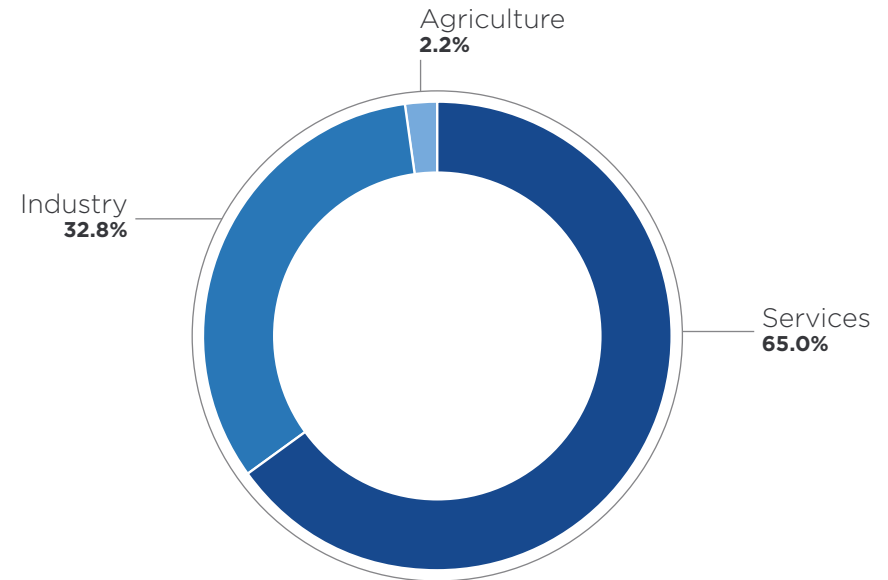

Economic information

The economy is growing steadily in Norway and its GDP grew by 1.2 per cent in 2019 compared to 2018, while cumulative consumer prices grew by 1.3 per cent (between July 2019 and July 2020). Norwegian soil is very rich in resources and the main natural resources are oil, fish, forest and different minerals. Oil and fish are particularly important to Norway's economy. Indeed, Norway is the world's second largest exporter of seafood after China, and its oil sector accounts for approximately 10 per cent of Norway's GDP.

Norway is also known as being an innovative and digitalized country. For example, Norway is a pioneer in renewable energy and environmental technology. The Norwegian government also invests in innovation in order to boost the business and industry sector. Furthermore, the country has a vibrant and relatively new start-up community.

GDP Structure

Norway 2019

Source: OECD