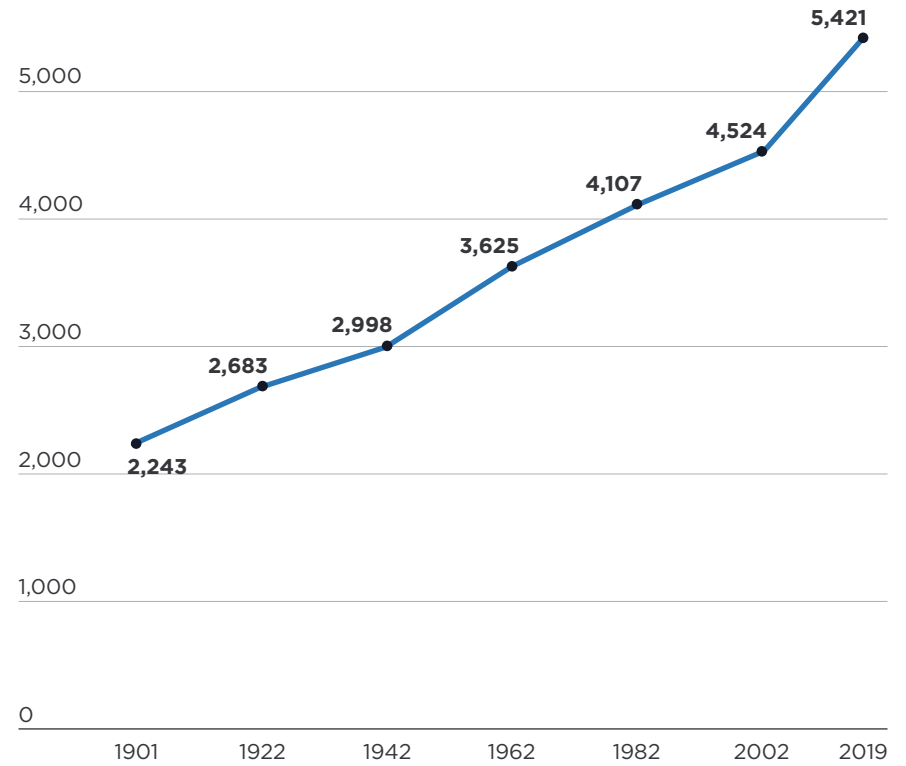

## GDP Structure

Norway 2019

Source: OECD

Average age  
**39.8**

Number of people aged over 100 years

♀ **900**    ♂ **179**

Life expectancy

♀ **85**    ♂ **81**

## Demography 2019

Norway

Years

Source: Statistics Norway

## Population

Norway

1,000 people  
6,000

Source: Statistics Norway