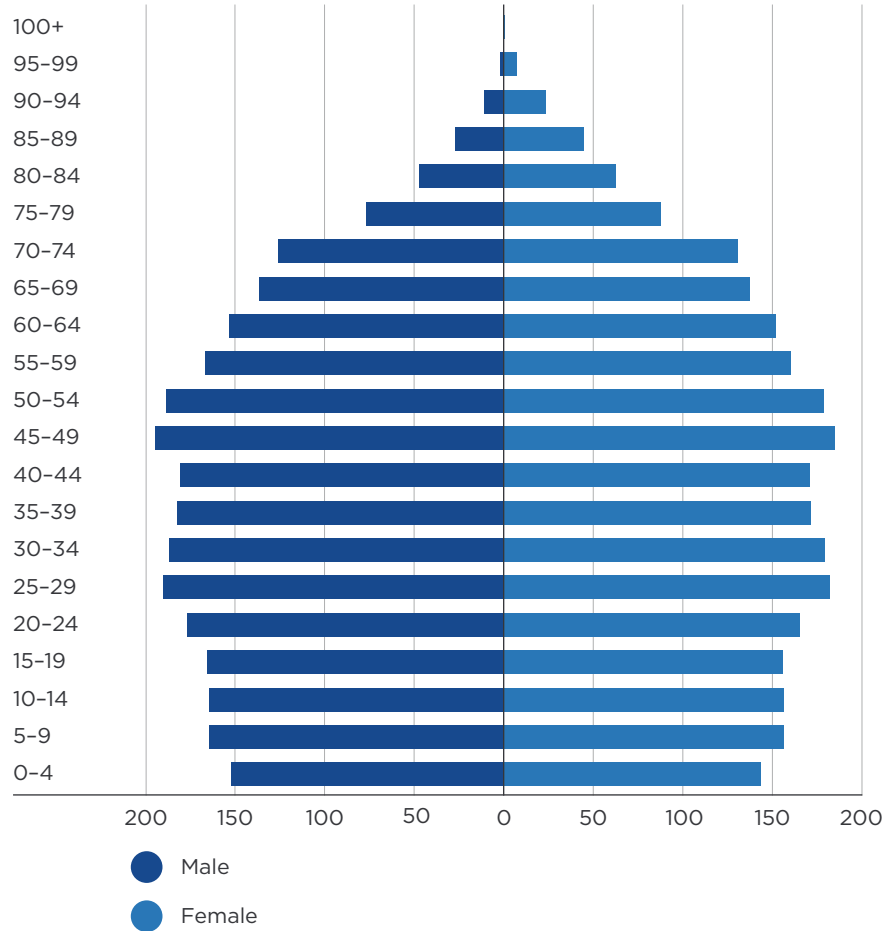

## GDP Structure

Norway 2019

Source: OECD

Average age  
**39.8**

Number of people aged over 100 years

♀ **900**    ♂ **179**

Life expectancy

♀ **85**    ♂ **81**

## Demography 2019

Norway

Years

Source: Statistics Norway